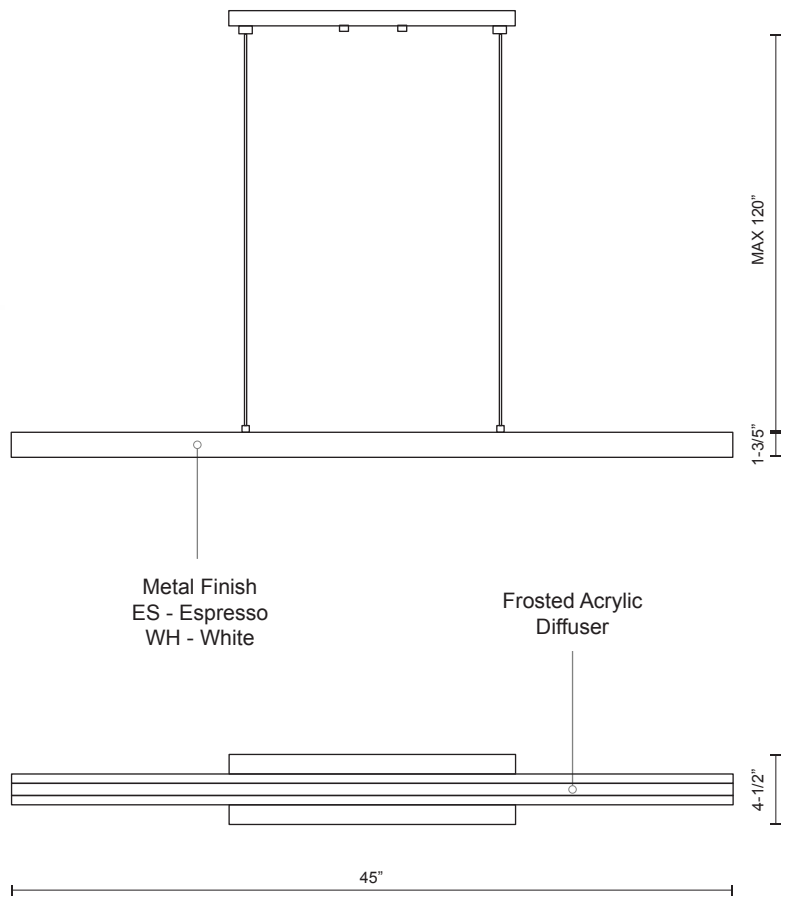

*Subject to testing confirmation